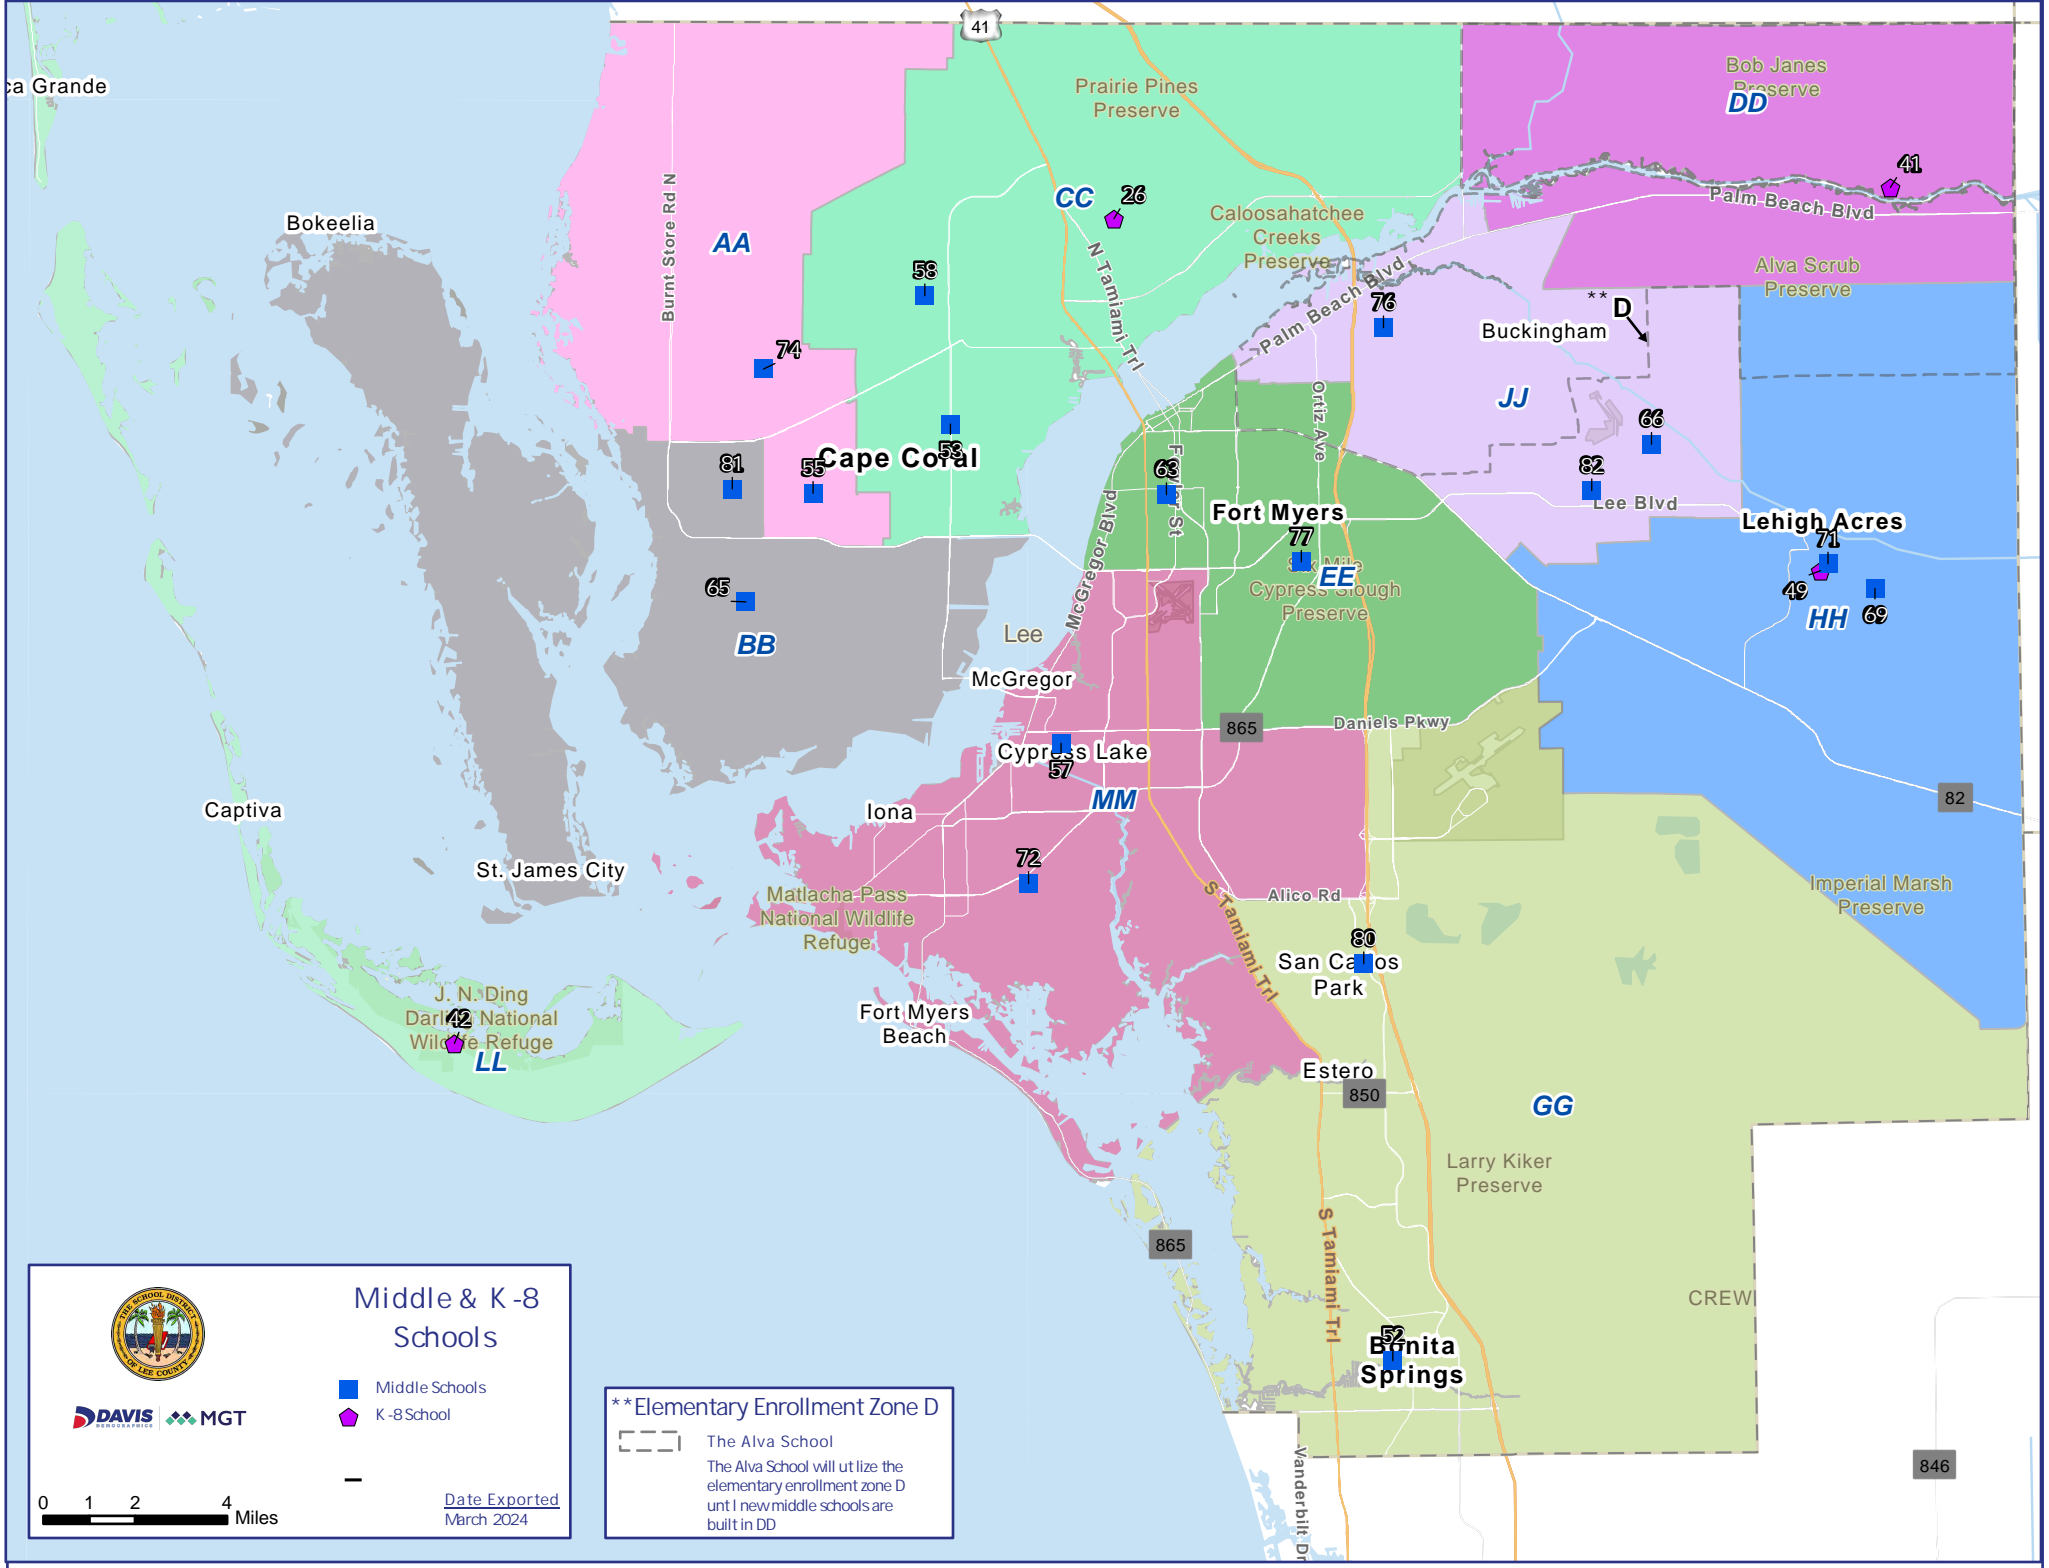

# The School District of Lee County

## Middle School Enrollment Zones 2024-2025

Zone AA	
Challenger MS	55
Mariner MS (IB)	74
Zone BB	
Gulf MS	65
Trafalgar MS	81
Zone CC	
Caloosa MS (CA)	53
Diplomat MS	58
NFM Academy for the Arts (K-8) (A) (U)	56
Zone DD	
The Alva School (K-8)	41
Zone EE	
Ft Myers MS Academy (U)	63
Paul Laurence Dunbar MS	77

Zone GG	
Bonita Springs MS (A) (CA)	52
Three Oaks MS (U)	80
Zone HH	
Lehigh Acres MS (CA) (STEAM) (U)	69
Lemuel Teal MS	71
Veterans Park Academy for the Arts (K-8) (A) (U)	49
Zone JJ	
Harns Marsh MS (CA) (A) (U)	66
Oak Hammock MS (A) (U)	76
Varsity Lakes MS (U)	82
Zone LL	
The Sanibel School (K-8)	42
Zone MM	
Cypress Lake MS (A)	57
Lexington MS (IB)	72