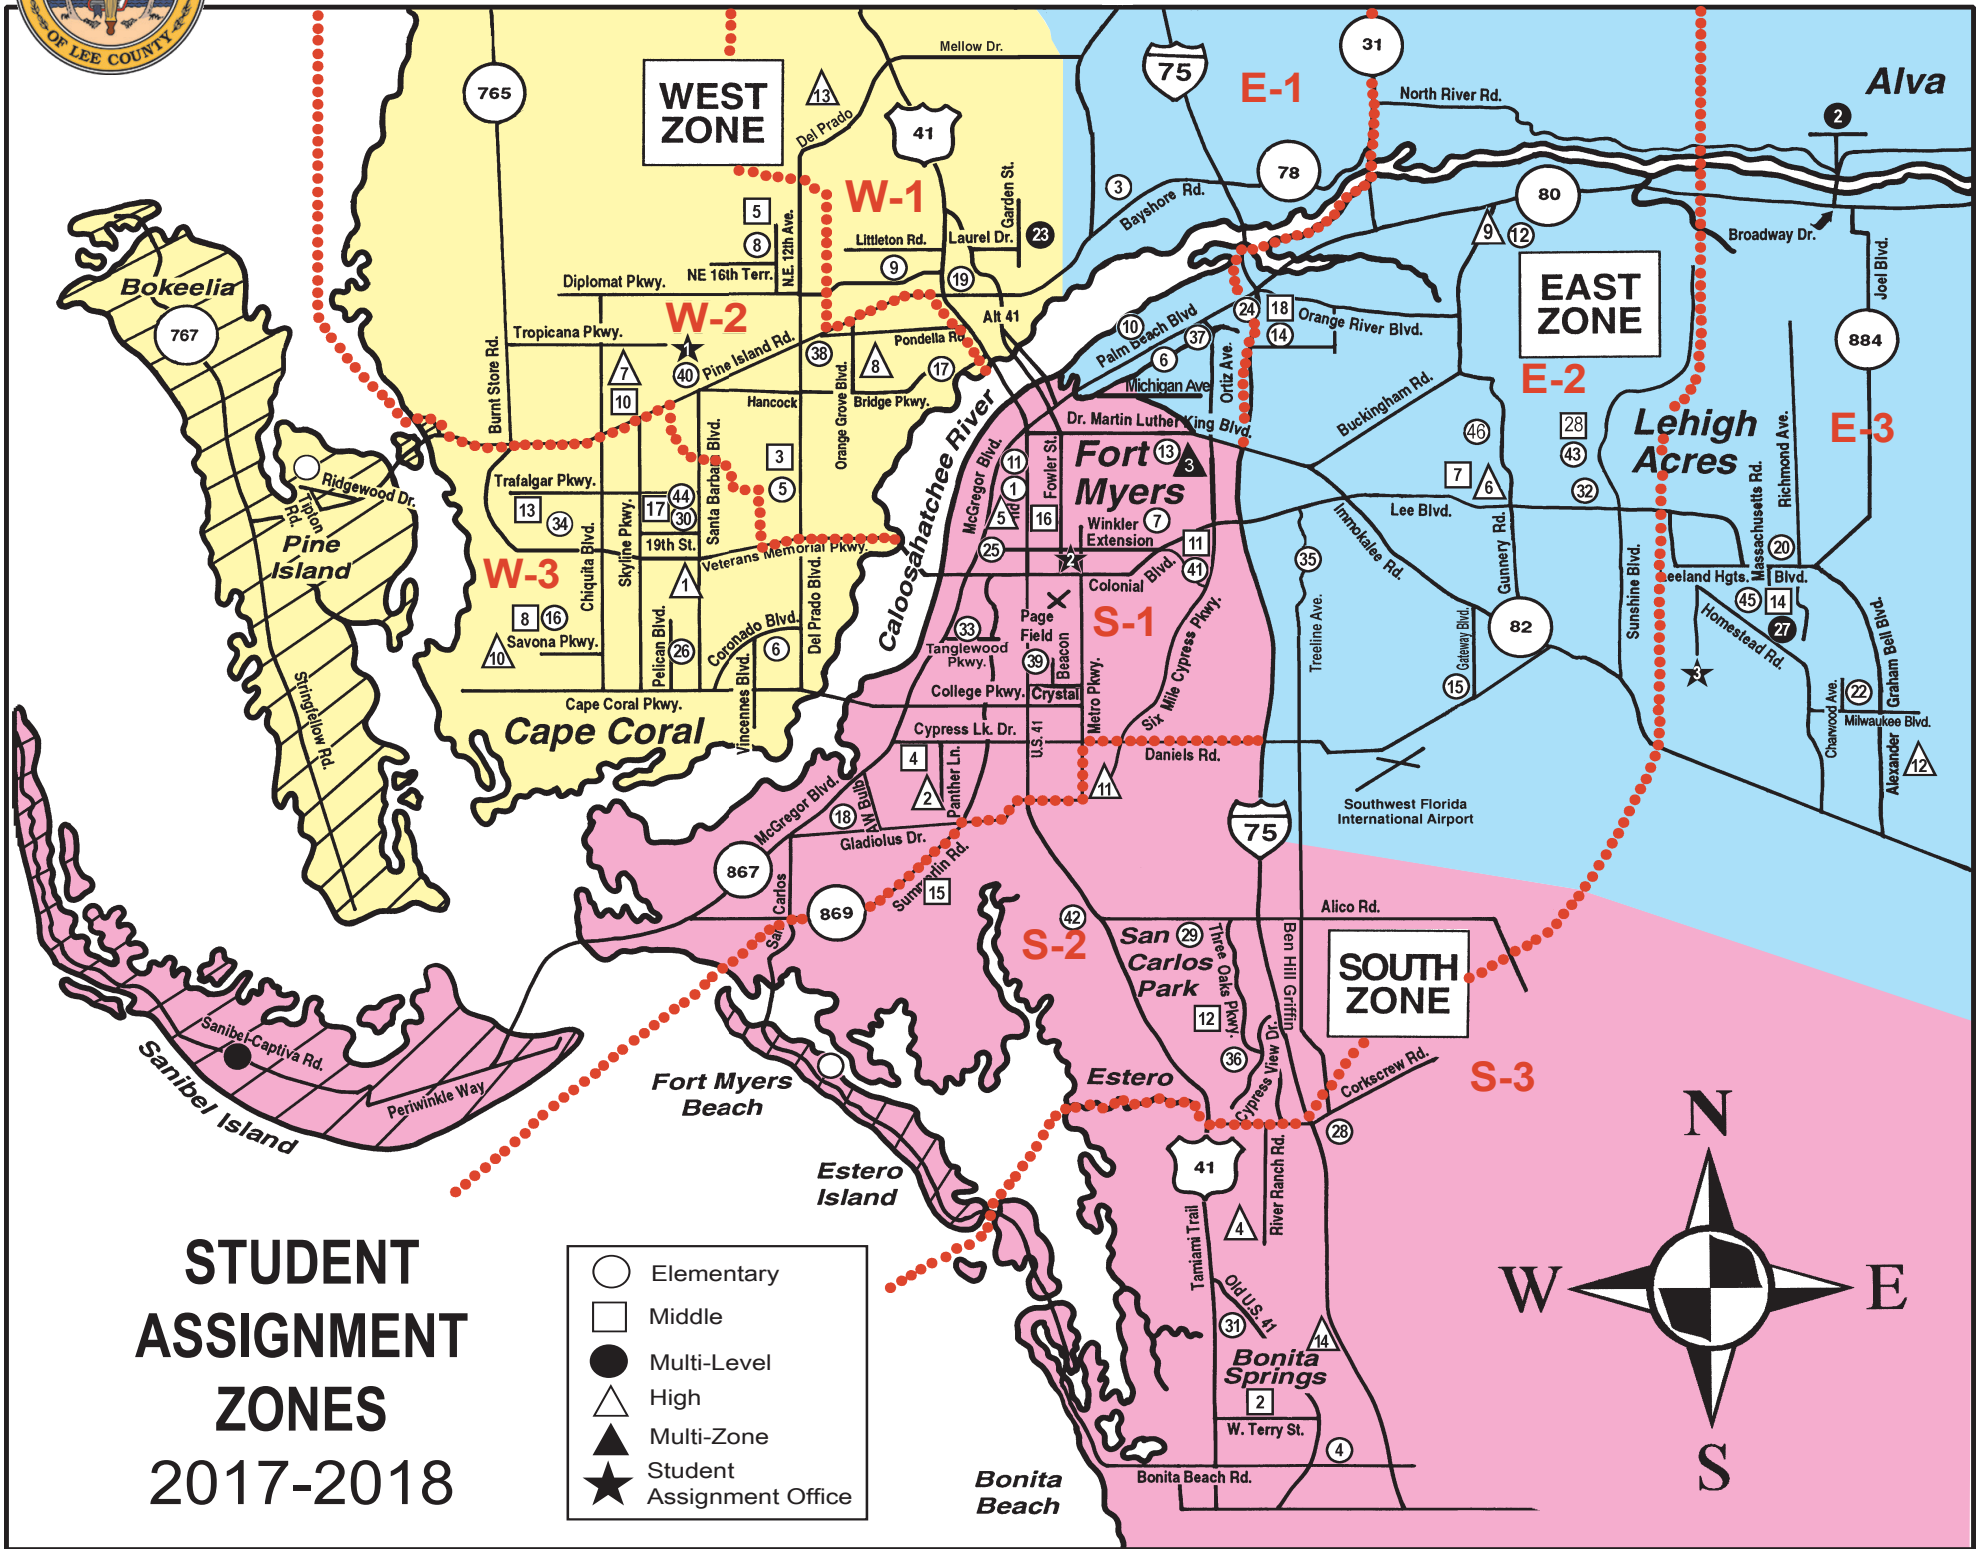

# THE SCHOOL DISTRICT OF LEE COUNTY

Free school bus transportation is provided for students who live beyond two miles from their assigned school. Students residing in barrier island boundary areas of Fort Myers Beach, and Pine Island will attend their barrier island elementary school. Students residing in barrier island boundary area of Sanibel Island will attend their barrier island elementary and middle school.

SOUTH ZONE Student Assignment Office	
Fort Myers	2
Elementary Schools	
Allen Park	1
Bonita Springs (U) (A)	4
Colonial (U)	7
Edison Park (A)	11
Franklin Park (U)	13
Heights (IB)	18
Orangewood	25
Pinewoods	28
Ray V. Pottorf	41
Rayma C. Page (U)	42
San Carlos Park (U) (A)	29
Spring Creek (U)	31
Tanglewood	33
Three Oaks	36
Villas	39
Middle Schools	
Bonita Springs (A)	2
Cypress Lake (A)	4
Fort Myers Middle Academy (U) (T)	16
Lexington (IB)	15
Paul Laurence Dunbar	11
Three Oaks (U)	12
High Schools	
Bonita Springs (9th grade only)	14
Cypress Lake (A)	2
Dunbar Zone Magnet (IB STEM)	3
Estero (CA)	4
Fort Myers (IB)	5
South Fort Myers (C)	11

EAST ZONE Student Assignment Office	
Lehigh Acres	3
Elementary Schools	
Alva (K-8)	2
Bayshore (U)	3
Edgewood Academy (A) (U)	10
G. Weaver Hipps	45
Gateway	15
Harns Marsh	43
James Stephens Academy (U)	6
Lehigh	20
Manatee (U)	14
Mirror Lakes (U)	22
Orange River (U)	24
River Hall (U)	12
Sunshine	32
Tice (FL)	37
Tortuga Preserve (U)	46
Treeline (U)	35
Veterans Park (K-8) (A) (U)	27
Middle Schools	
Alva (K-8)	2
Harns Marsh (STEM) (U)	28
Lehigh Acres (U)	14
Oak Hammock (A) (U)	18
Varsity Lakes (U)	7
Veterans Park (K-8) (A) (U)	27
High Schools	
Dunbar (IB STEM)	3
East Lee County (C) (CA)	12
Lehigh Senior (A) (CA)	6
Riverdale (IB)	9