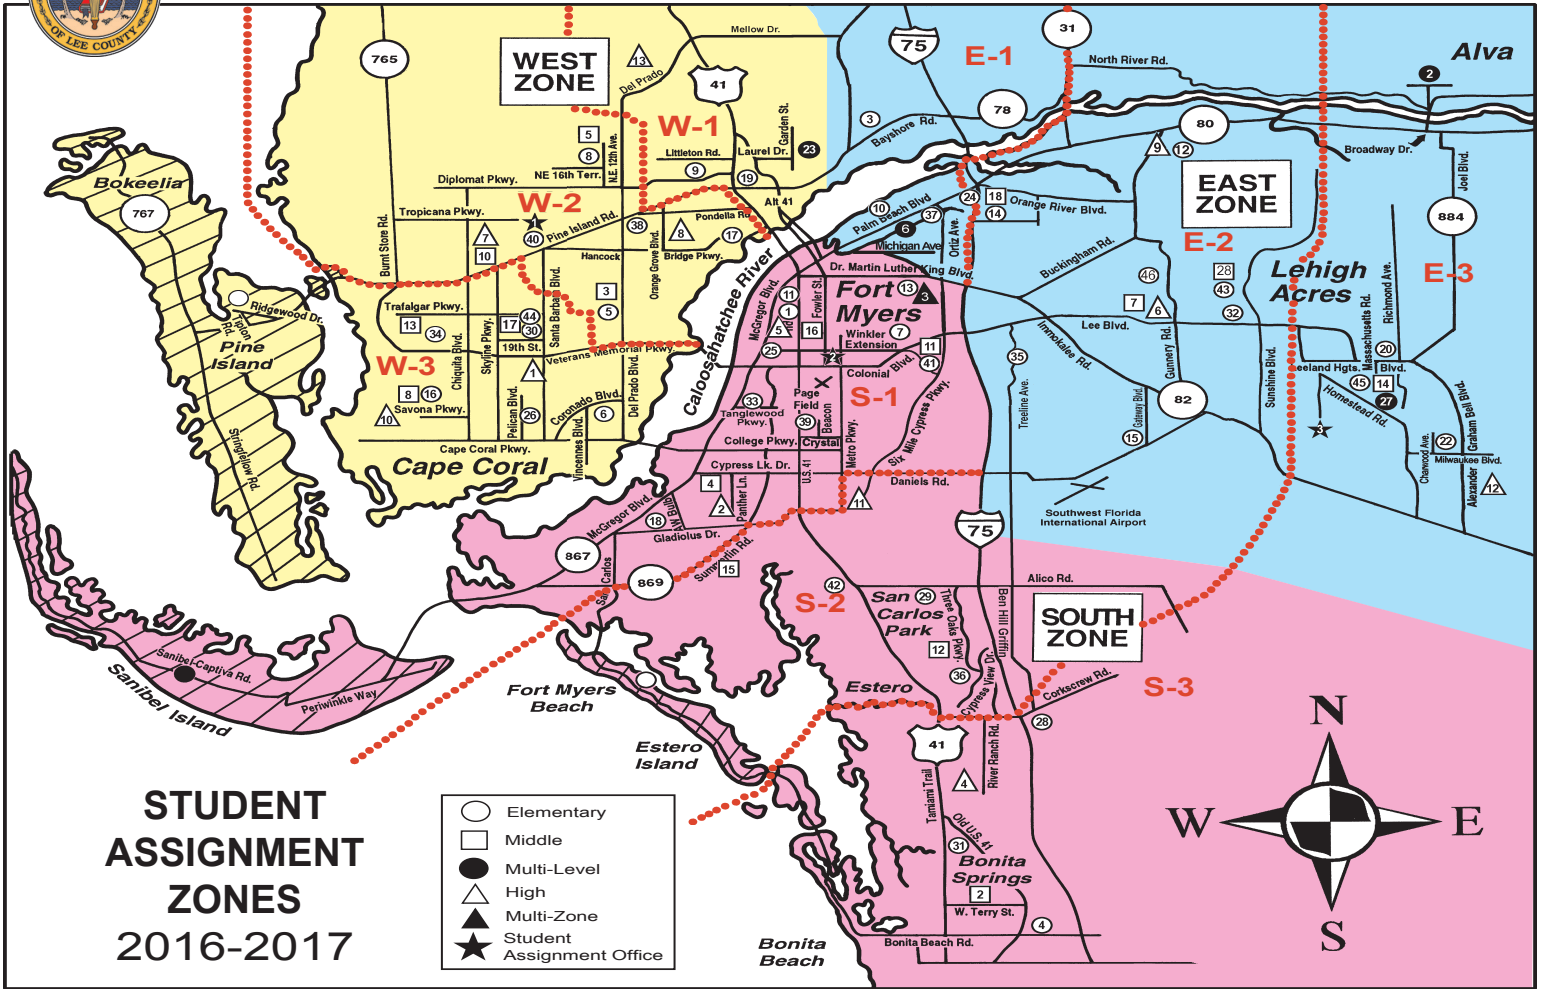

# THE SCHOOL DISTRICT OF LEE COUNTY

## STUDENT ASSIGNMENT ZONES 2016-2017

Free school bus transportation is provided for students who live beyond two miles from their assigned school. Students residing in barrier island boundary areas of Fort Myers Beach, and Pine Island will attend their barrier island elementary school. Students residing in barrier island boundary area of Sanibel Island will attend their barrier island elementary and middle school.

EAST ZONE Student Assignment Office	
Lehigh Acres	3
Elementary Schools	
Alva (K-8)	2
Bayshore (U)	3
Edgewood Academy (A) (U)	10
G. Weaver Higgs	45
Gateway	15
Harns Marsh	43
James Stephens Academy (K-8) (U)	6
Lehigh	20
Manatee (U)	14
Mirror Lakes (U)	22
Orange River (U)	24
River Hall (U)	12
Sunshine	32
Tice (FL)	37
Tortuga Preserve (STEM) (U)	46
Treeline (U)	35
Veterans Park (K-8) (A) (U)	27
Middle Schools	
Alva (K-8)	2
Harns Marsh (STEM) (U)	28
James Stephens Academy (K-8) (U)	6
Lehigh Acres (U)	14
Oak Hammock (A) (U)	18
Varsity Lakes (U)	7
Veterans Park (K-8) (A) (U)	27
High Schools	
Dunbar (IB STEM)	3
East Lee County (C)	12
Lehigh Senior (A) (CA)	6
Riverdale (IB)	9